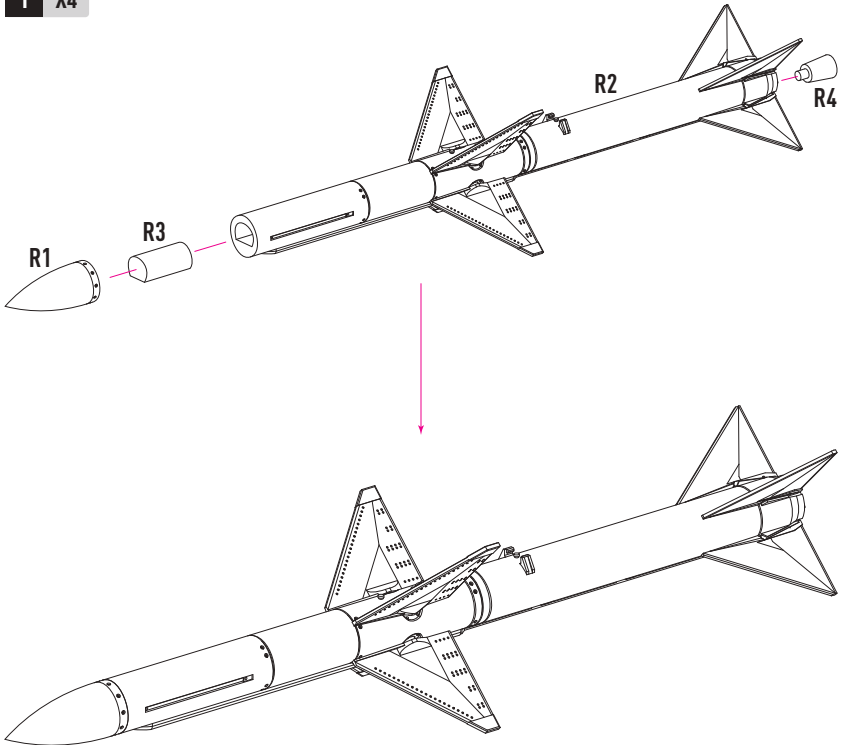

DETAILS AFTER REMOVAL FROM SUPPORTS

1 X4

PAINTING INSTRUCTION

COLORS	GUNZE / AEGIS	GUNZE / MR COLOR	GUNZE / MR METAL COLOR	FEDERAL STANDARD
LIGHT GREY	H308	C308		FS36375
WHITE	H316	C316		FS17875
DARK IRON			MC214	