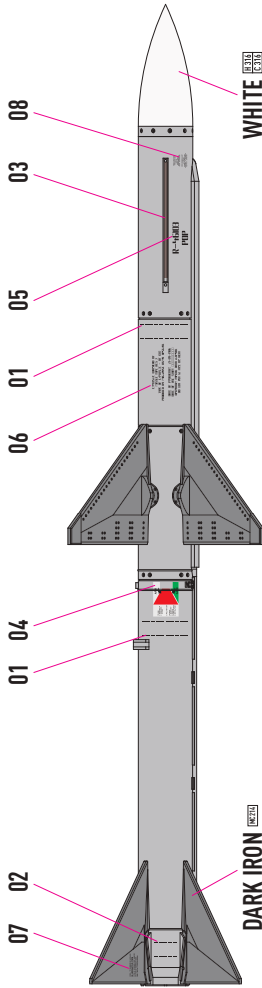

DETAILS AFTER REMOVAL FROM SUPPORTS

1 X4

PAINTING INSTRUCTION

COLORS	GUNZE / AEGIS	GUNZE / MR COLOR	GUNZE / MR METAL COLOR	FEDERAL STANDARD
LIGHT GREY	H308	C308		FS36375
WHITE	H316	C316		FS17875
DARK IRON			MC214	