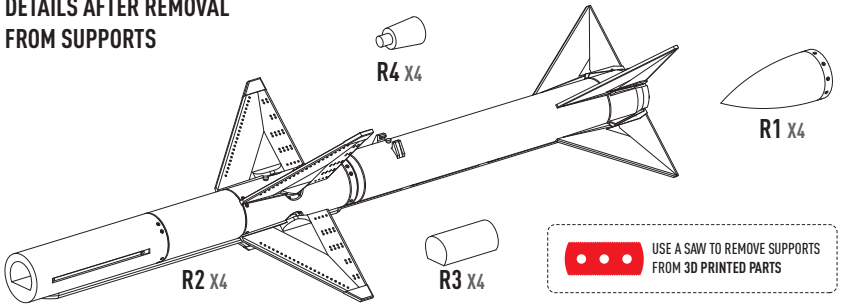

DETAILS AFTER REMOVAL FROM SUPPORTS

1 X4

PAINTING INSTRUCTION

COLORS	GUNZE / AEGIS	GUNZE / MR COLOR	GUNZE / MR METAL COLOR	FEDERAL STANDARD
LIGHT GREY	H308	C308		FS36375
WHITE	H316	C316		FS17875
DARK IRON			MC214	