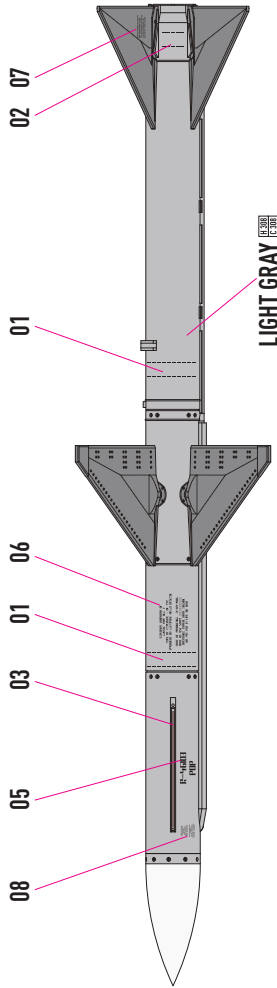

DETAILS AFTER REMOVAL FROM SUPPORTS

1 X4

PAINTING INSTRUCTION

COLORS	GUNZE / AEGIS	GUNZE / MR COLOR	GUNZE / MR METAL COLOR	FEDERAL STANDARD
LIGHT GREY	H308	C308		FS36375
WHITE	H316	C316		FS17875
DARK IRON			MC214	