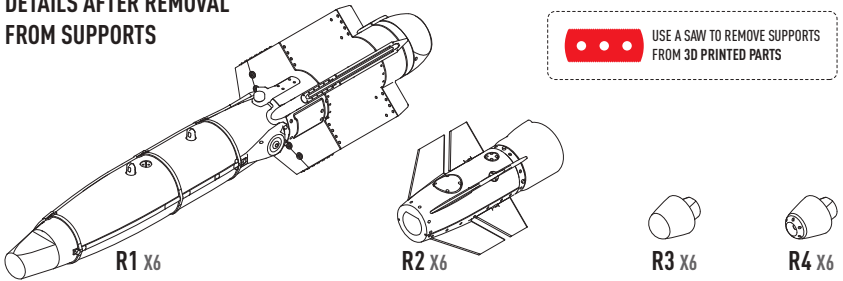

DETAILS AFTER REMOVAL FROM SUPPORTS

| COLORS | GUNZE / AOEIUS | GUNZE / MR.COLOR |
|-----------------|----------------|------------------|
| GRAY | H308 | C308 |
| FLAT BLACK | H12 | C33 |
| LIGHT GULL GRAY | H304 | C304 |