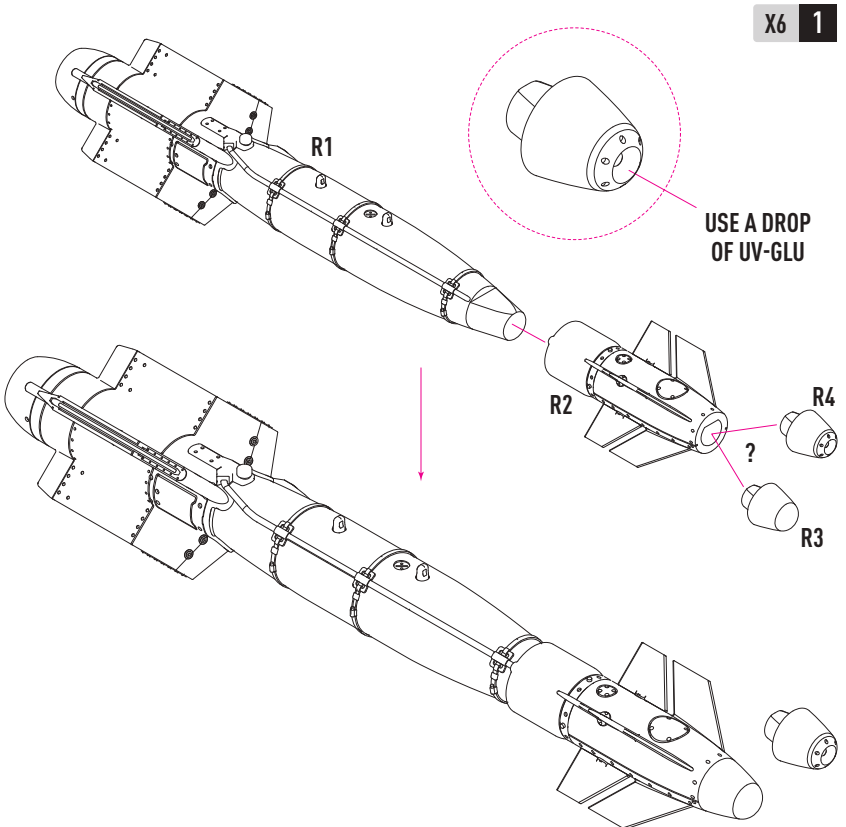

DETAILS AFTER REMOVAL FROM SUPPORTS

| COLORS | GUNZE / AOEIUS | GUNZE / MR.COLOR |
|-----------------|----------------|------------------|
| GRAY | H308 | C308 |
| FLAT BLACK | H12 | C33 |
| LIGHT GULL GRAY | H304 | C304 |