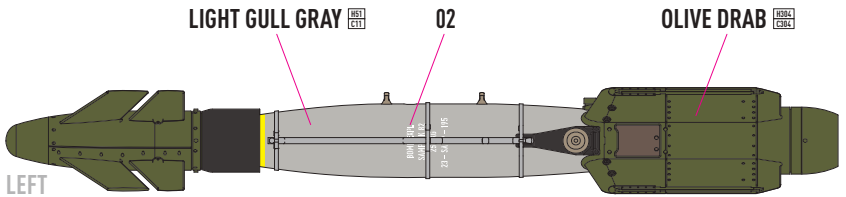

DETAILS AFTER REMOVAL FROM SUPPORTS

| COLORS | GUNZE / AOEIUS | GUNZE / MR.COLOR |
|-----------------|----------------|------------------|
| GRAY | H308 | C308 |
| FLAT BLACK | H12 | C33 |
| LIGHT GULL GRAY | H304 | C304 |