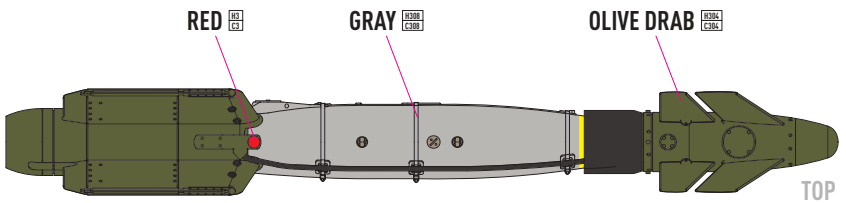

DETAILS AFTER REMOVAL FROM SUPPORTS

| COLORS | GUNZE / AOEIUS | GUNZE / MR.COLOR |
|-----------------|----------------|------------------|
| GRAY | H308 | C308 |
| FLAT BLACK | H12 | C33 |
| LIGHT GULL GRAY | H304 | C304 |