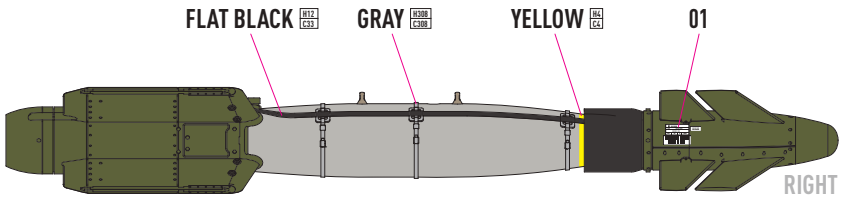

DETAILS AFTER REMOVAL FROM SUPPORTS

| COLORS | GUNZE / AOEIUS | GUNZE / MR.COLOR |
|-----------------|----------------|------------------|
| GRAY | H308 | C308 |
| FLAT BLACK | H12 | C33 |
| LIGHT GULL GRAY | H304 | C304 |