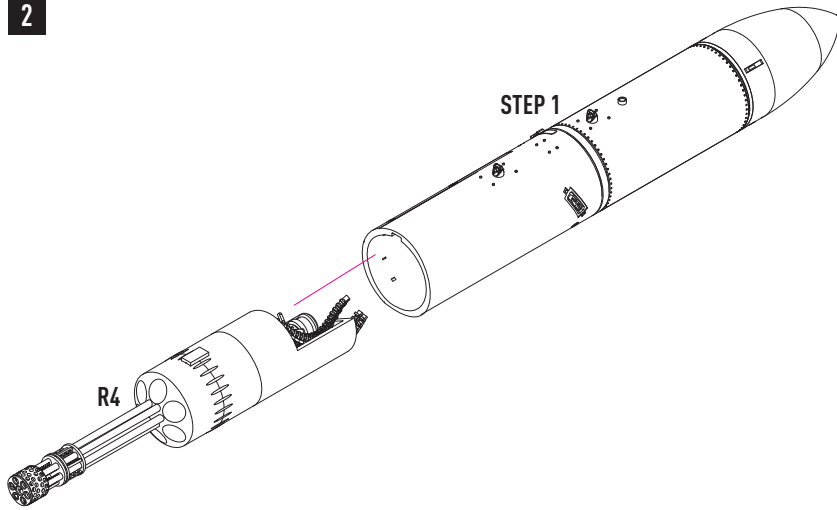

SUU-16A 20MM GUN POD

(CLOSE GUN BAY) WINGS MOUNTING
FOR F-4 "PHANTOM II" (C,D)

DECAL INSTRUCTION **RS48-0467**

V3

COLORS	GUNZE / AQUEOUS	GUNZE / MR.COLOR
OLIVE DRAB	H52	C12
KHAKI	H84	C55
STEEL	H18	C28
GRAY	H308	C308
FLAT BLACK	H12	C33

SUU-16A 20MM GUN POD

(CLOSE GUN BAY) WINGS MOUNTING
FOR F-4 "PHANTOM II" (C,D)

INSTRUCTION **RS48-0467**

DETAILS AFTER REMOVAL
FROM SUPPORTS

USE A SAW TO REMOVE SUPPORTS
FROM 3D PRINTED PARTS

2

3

V1