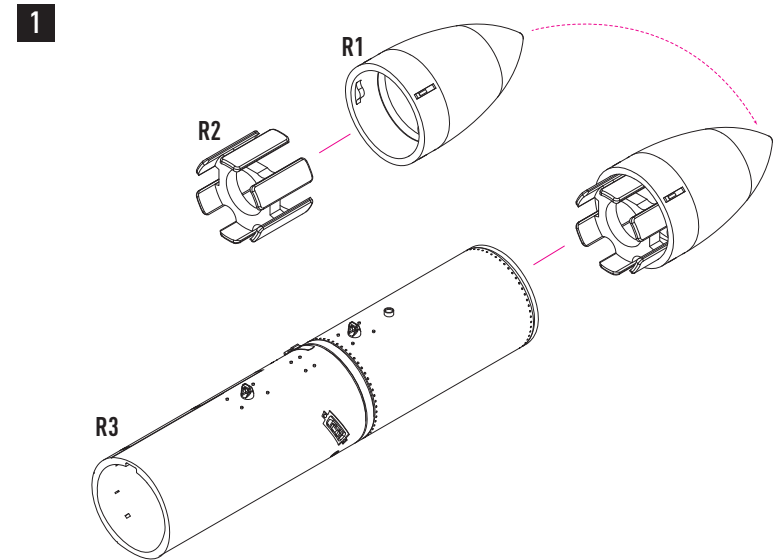

SUU-16A 20MM GUN POD

(CLOSE GUN BAY) WINGS MOUNTING
FOR F-4 "PHANTOM II" (C,D)

DECAL INSTRUCTION **RS48-0467**

V3

COLORS	GUNZE / AQUEOUS	GUNZE / MR.COLOR
OLIVE DRAB	H52	C12
KHAKI	H84	C55
STEEL	H18	C28
GRAY	H308	C308
FLAT BLACK	H12	C33

SUU-16A 20MM GUN POD

(CLOSE GUN BAY) WINGS MOUNTING
FOR F-4 "PHANTOM II" (C,D)

INSTRUCTION **RS48-0467**

DETAILS AFTER REMOVAL
FROM SUPPORTS

USE A SAW TO REMOVE SUPPORTS
FROM 3D PRINTED PARTS

2

3

V1