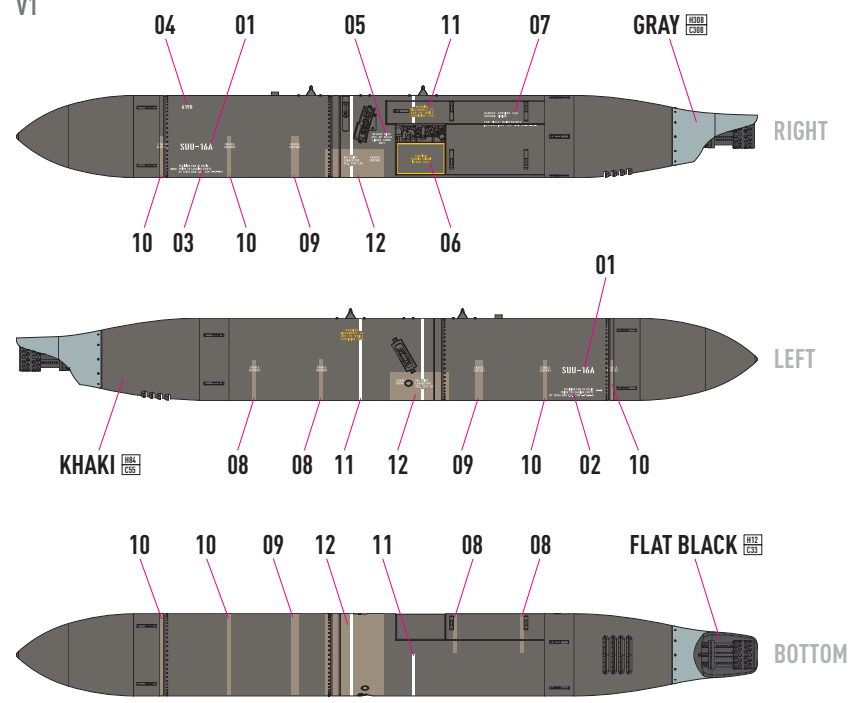

SUU-16A 20MM GUN POD

(CLOSE GUN BAY) WINGS MOUNTING
FOR F-4 "PHANTOM II" (C,D)

DECAL INSTRUCTION **RS48-0467**

V3

COLORS	GUNZE / AQUEOUS	GUNZE / MR.COLOR
OLIVE DRAB	H52	C12
KHAKI	H84	C55
STEEL	H18	C28
GRAY	H308	C308
FLAT BLACK	H12	C33

SUU-16A 20MM GUN POD

(CLOSE GUN BAY) WINGS MOUNTING
FOR F-4 "PHANTOM II" (C,D)

INSTRUCTION **RS48-0467**

DETAILS AFTER REMOVAL
FROM SUPPORTS

USE A SAW TO REMOVE SUPPORTS
FROM 3D PRINTED PARTS

2

3

V1