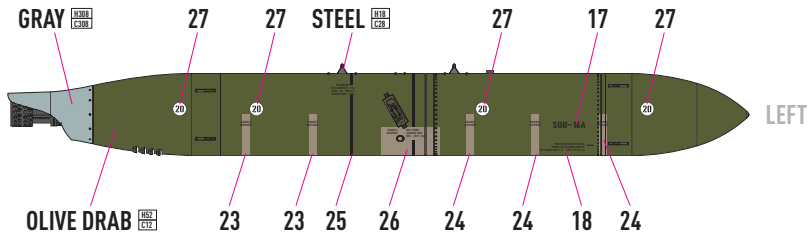

SUU-16A 20MM GUN POD

(CLOSE GUN BAY) WINGS MOUNTING
FOR F-4 "PHANTOM II" (C,D)

DECAL INSTRUCTION **RS48-0467**

V3

COLORS	GUNZE / AQUEOUS	GUNZE / MR.COLOR
OLIVE DRAB	H52	C12
KHAKI	H84	C55
STEEL	H18	C28
GRAY	H308	C308
FLAT BLACK	H12	C33

SUU-16A 20MM GUN POD

(CLOSE GUN BAY) WINGS MOUNTING
FOR F-4 "PHANTOM II" (C,D)

INSTRUCTION **RS48-0467**

DETAILS AFTER REMOVAL
FROM SUPPORTS

USE A SAW TO REMOVE SUPPORTS
FROM 3D PRINTED PARTS

2

3

V1