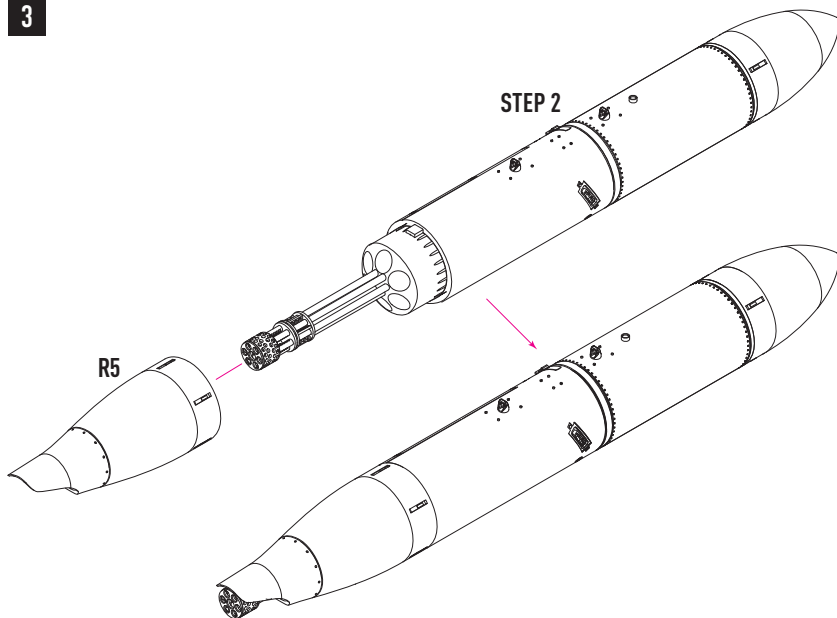

SUU-16A 20MM GUN POD

(CLOSE GUN BAY) WINGS MOUNTING
FOR F-4 "PHANTOM II" (C,D)

DECAL INSTRUCTION **RS48-0467**

V3

COLORS	GUNZE / AQUEOUS	GUNZE / MR.COLOR
OLIVE DRAB	H52	C12
KHAKI	H84	C55
STEEL	H18	C28
GRAY	H308	C308
FLAT BLACK	H12	C33

SUU-16A 20MM GUN POD

(CLOSE GUN BAY) WINGS MOUNTING
FOR F-4 "PHANTOM II" (C,D)

INSTRUCTION **RS48-0467**

DETAILS AFTER REMOVAL
FROM SUPPORTS

USE A SAW TO REMOVE SUPPORTS
FROM 3D PRINTED PARTS

2

3

V1