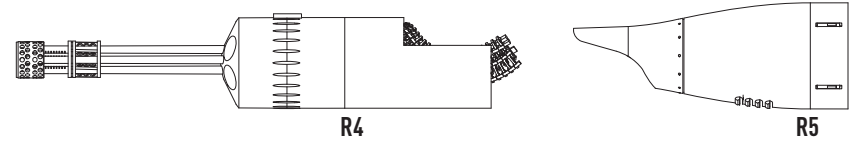

SUU-16A 20MM GUN POD

(CLOSE GUN BAY) WINGS MOUNTING
FOR F-4 "PHANTOM II" (C,D)

INSTRUCTION **RS48-0467**

DETAILS AFTER REMOVAL
FROM SUPPORTS

USE A SAW TO REMOVE SUPPORTS
FROM 3D PRINTED PARTS

2

3

V1