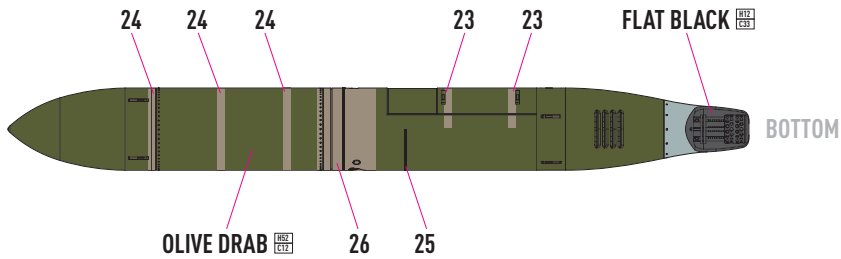

SUU-16A 20MM GUN POD

(CLOSE GUN BAY) WINGS MOUNTING
FOR F-4 "PHANTOM II" (C,D)

DECAL INSTRUCTION **RS48-0467**

V3

COLORS	GUNZE / AQUEOUS	GUNZE / MR.COLOR
OLIVE DRAB	H52	C12
KHAKI	H84	C55
STEEL	H18	C28
GRAY	H308	C308
FLAT BLACK	H12	C33

SUU-16A 20MM GUN POD

(CLOSE GUN BAY) WINGS MOUNTING
FOR F-4 "PHANTOM II" (C,D)

INSTRUCTION **RS48-0467**

DETAILS AFTER REMOVAL
FROM SUPPORTS

USE A SAW TO REMOVE SUPPORTS
FROM 3D PRINTED PARTS

2

3

V1