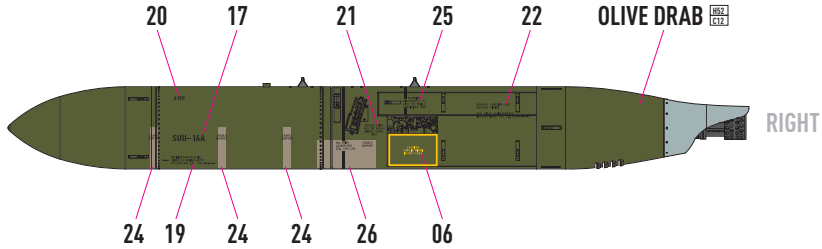

SUU-16A 20MM GUN POD

(CLOSE GUN BAY) WINGS MOUNTING
FOR F-4 "PHANTOM II" (C,D)

DECAL INSTRUCTION **RS48-0467**

V3

COLORS	GUNZE / AQUEOUS	GUNZE / MR.COLOR
OLIVE DRAB	H52	C12
KHAKI	H84	C55
STEEL	H18	C28
GRAY	H308	C308
FLAT BLACK	H12	C33

SUU-16A 20MM GUN POD

(CLOSE GUN BAY) WINGS MOUNTING
FOR F-4 "PHANTOM II" (C,D)

INSTRUCTION **RS48-0467**

DETAILS AFTER REMOVAL
FROM SUPPORTS

USE A SAW TO REMOVE SUPPORTS
FROM 3D PRINTED PARTS

2

3

V1