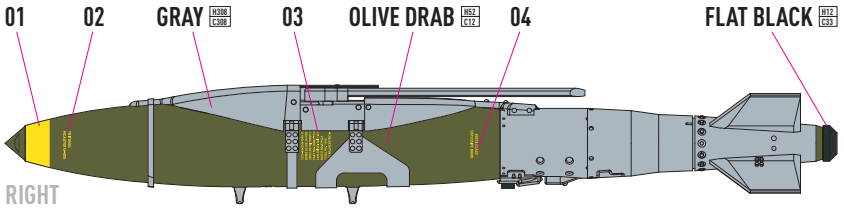

DETAILS AFTER REMOVAL FROM SUPPORTS

1 X4

2 X4

COLORS	GUNZE / AEGEUS	GUNZE / MR.COLOR
OLIVE DRAB	H52	C12
GRAY	H308	C308
FLAT BLACK	H12	C33

◀ R3 - FOR USAF

🗄️ R4 - FOR DSU - 33B/B

◀ R10 - FOR MXU-735/B

🔴 R11 - FOR AUSTRALIAN POINTY NOSE