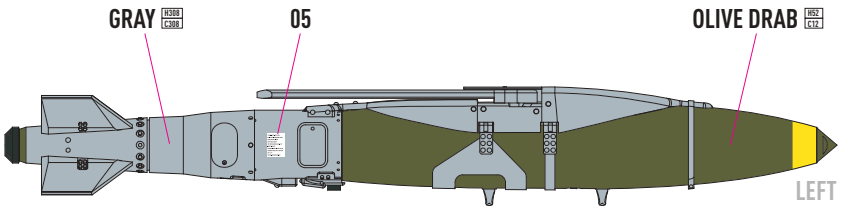

DETAILS AFTER REMOVAL FROM SUPPORTS

1 X4

2 X4

COLORS	GUNZE / AEGEUS	GUNZE / MR.COLOR
OLIVE DRAB	H52	C12
GRAY	H308	C308
FLAT BLACK	H12	C33

◀ R3 - FOR USAF

🗄️ R4 - FOR DSU - 33B/B

◀ R10 - FOR MXU-735/B

🔴 R11 - FOR AUSTRALIAN POINTY NOSE

🗄️ R12 - GPS JAMMING SENSOR