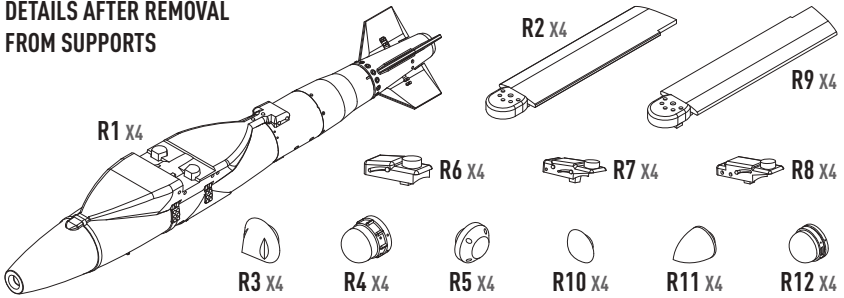

DETAILS AFTER REMOVAL FROM SUPPORTS

1 X4

2 X4

COLORS	GUNZE / AEGEUS	GUNZE / MR.COLOR
OLIVE DRAB	H52	C12
GRAY	H308	C308
FLAT BLACK	H12	C33

◀ R3 - FOR USAF

🗄️ R4 - FOR DSU - 33B/B

◀ R10 - FOR MXU-735/B

🔴 R11 - FOR AUSTRALIAN POINTY NOSE

🗄️ R12 - GPS JAMMING SENSOR