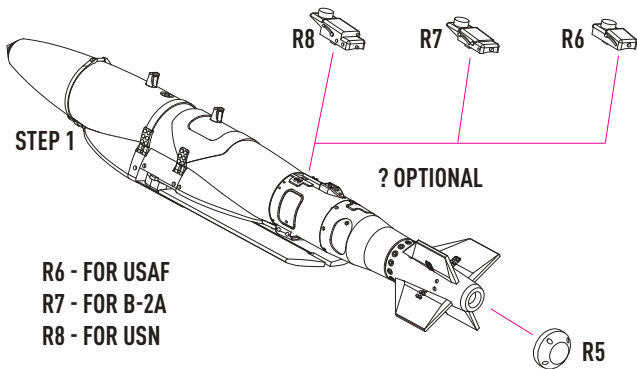

DETAILS AFTER REMOVAL FROM SUPPORTS

1 X4

2 X4

COLORS	GUNZE / AEGEUS	GUNZE / MR.COLOR
OLIVE DRAB	H52	C12
GRAY	H308	C308
FLAT BLACK	H12	C33

◀ R3 - FOR USAF

🗄️ R4 - FOR DSU - 33B/B

◀ R10 - FOR MXU-735/B

🔴 R11 - FOR AUSTRALIAN POINTY NOSE

🗄️ R12 - GPS JAMMING SENSOR