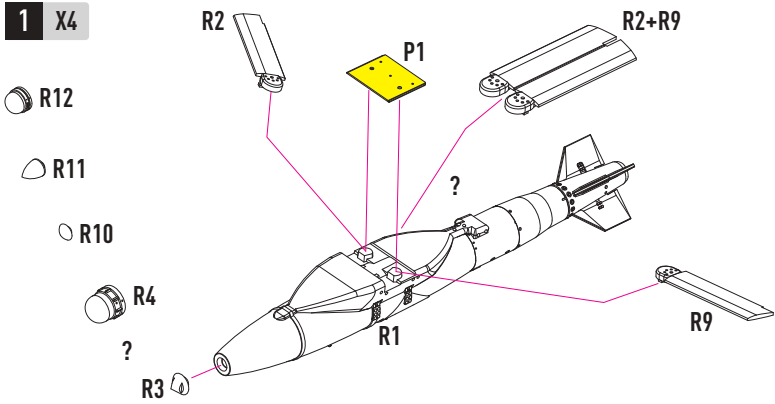

DETAILS AFTER REMOVAL FROM SUPPORTS

1 X4

2 X4

COLORS	GUNZE / AEGEUS	GUNZE / MR.COLOR
OLIVE DRAB	H52	C12
GRAY	H308	C308
FLAT BLACK	H12	C33

◀ R3 - FOR USAF

🗄️ R4 - FOR DSU - 33B/B

◀ R10 - FOR MXU-735/B

🔴 R11 - FOR AUSTRALIAN POINTY NOSE

🗄️ R12 - GPS JAMMING SENSOR