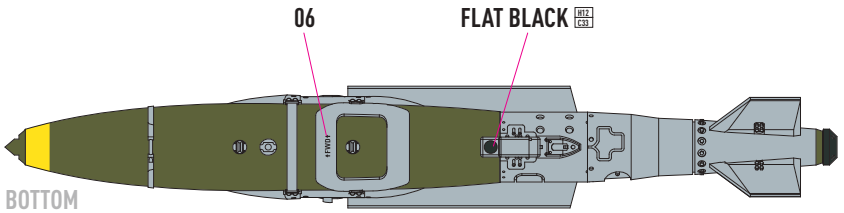

DETAILS AFTER REMOVAL FROM SUPPORTS

1 X4

2 X4

COLORS	GUNZE / AEGEUS	GUNZE / MR.COLOR
OLIVE DRAB	H52	C12
GRAY	H308	C308
FLAT BLACK	H12	C33

◀ R3 - FOR USAF

🗄️ R4 - FOR DSU - 33B/B

◀ R10 - FOR MXU-735/B

🔴 R11 - FOR AUSTRALIAN POINTY NOSE

🗄️ R12 - GPS JAMMING SENSOR