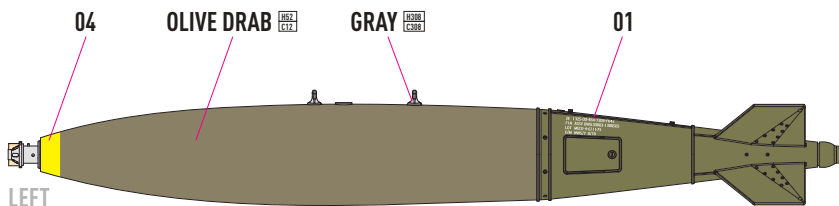

DETAILS AFTER REMOVAL
FROM SUPPORTS

R1 X4

R3 X4

R5 X4

R6 X4

R7 X4

R8 X4

R2 X4

R4 X4

1 X4

2 X4

-  R3 - M904 MECHANICAL FUSE
-  R5 - MK 43 TARGET DETECTING DEVICE
-  R6 - OGIVE NOSE PLUG
-  R7 - MXU-735 SOLID NOSE PLUG
-  R8 - DSU-33B/B RADAR PROXIMITY SENSOR

COLORS	GUNZE / AQUEOUS	GUNZE / MR.COLOR
OLIVE DRAB	H52	C12
GRAY	H308	C308
OLIVE DRAB	H304	C304