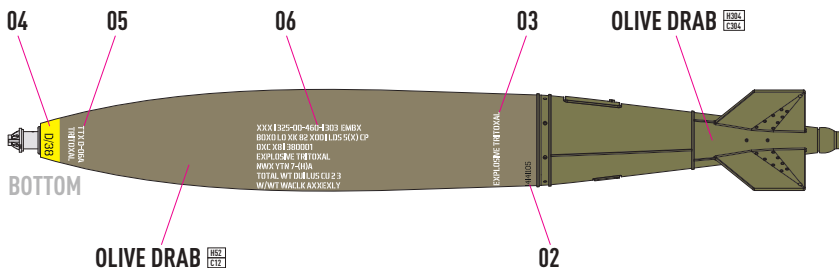

DETAILS AFTER REMOVAL
FROM SUPPORTS

R1 X4

R3 X4

R5 X4

R6 X4

R7 X4

R8 X4

R2 X4

R4 X4

1 X4

2 X4

-  R3 - M904 MECHANICAL FUSE
-  R5 - MK 43 TARGET DETECTING DEVICE
-  R6 - OGIVE NOSE PLUG
-  R7 - MXU-735 SOLID NOSE PLUG
-  R8 - DSU-33B/B RADAR PROXIMITY SENSOR

COLORS	GUNZE / AQUEOUS	GUNZE / MR.COLOR
OLIVE DRAB	H52	C12
GRAY	H308	C308
OLIVE DRAB	H304	C304