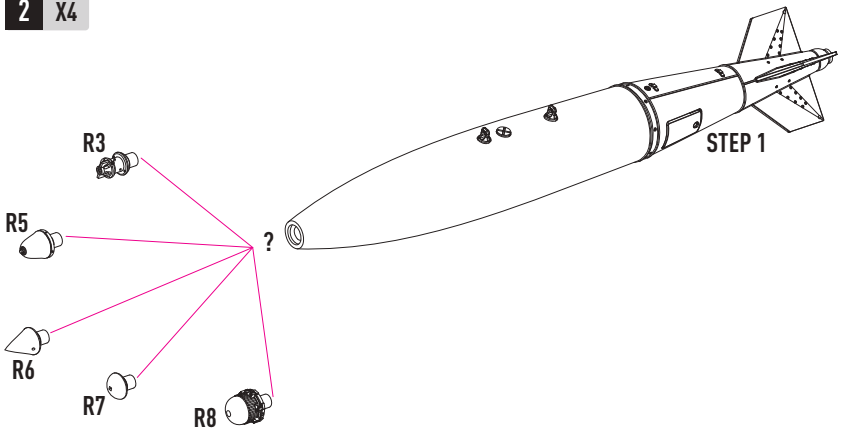

DETAILS AFTER REMOVAL
FROM SUPPORTS

R1 X4

R3 X4

R5 X4

R6 X4

R7 X4

R8 X4

R2 X4

R4 X4

1 X4

2 X4

-  R3 - M904 MECHANICAL FUSE
-  R5 - MK 43 TARGET DETECTING DEVICE
-  R6 - OGIVE NOSE PLUG
-  R7 - MXU-735 SOLID NOSE PLUG
-  R8 - DSU-33B/B RADAR PROXIMITY SENSOR

COLORS	GUNZE / AQUEOUS	GUNZE / MR.COLOR
OLIVE DRAB	H52	C12
GRAY	H308	C308
OLIVE DRAB	H304	C304