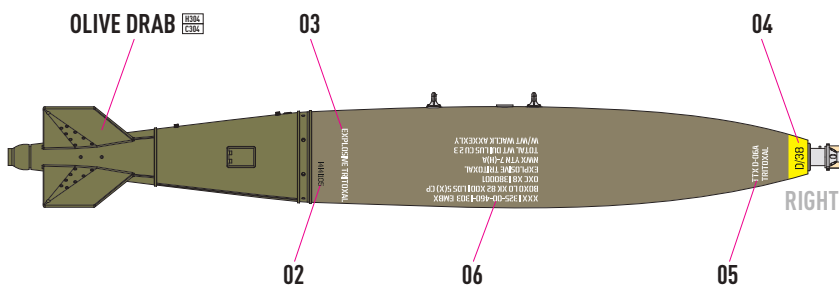

DETAILS AFTER REMOVAL
FROM SUPPORTS

R1 X4

R3 X4

R5 X4

R6 X4

R7 X4

R8 X4

R2 X4

R4 X4

1 X4

2 X4

-  R3 - M904 MECHANICAL FUSE
-  R5 - MK 43 TARGET DETECTING DEVICE
-  R6 - OGIVE NOSE PLUG
-  R7 - MXU-735 SOLID NOSE PLUG
-  R8 - DSU-33B/B RADAR PROXIMITY SENSOR

COLORS	GUNZE / AQUEOUS	GUNZE / MR.COLOR
OLIVE DRAB	H52	C12
GRAY	H308	C308
OLIVE DRAB	H304	C304