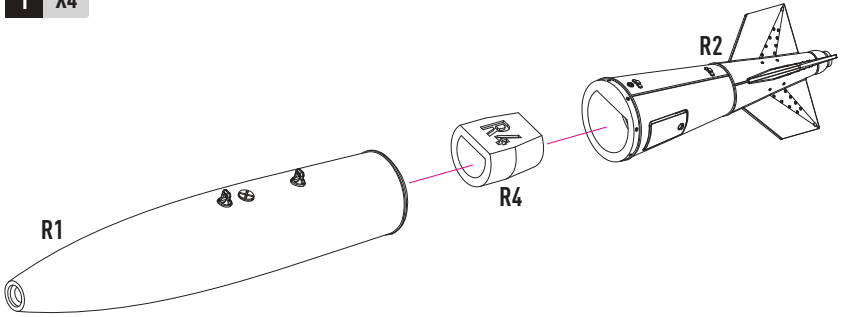

DETAILS AFTER REMOVAL
FROM SUPPORTS

R1 X4

R3 X4

R5 X4

R6 X4

R7 X4

R8 X4

R2 X4

R4 X4

1 X4

2 X4

-  R3 - M904 MECHANICAL FUSE
-  R5 - MK 43 TARGET DETECTING DEVICE
-  R6 - OGIVE NOSE PLUG
-  R7 - MXU-735 SOLID NOSE PLUG
-  R8 - DSU-33B/B RADAR PROXIMITY SENSOR

COLORS	GUNZE / AQUEOUS	GUNZE / MR.COLOR
OLIVE DRAB	H52	C12
GRAY	H308	C308
OLIVE DRAB	H304	C304