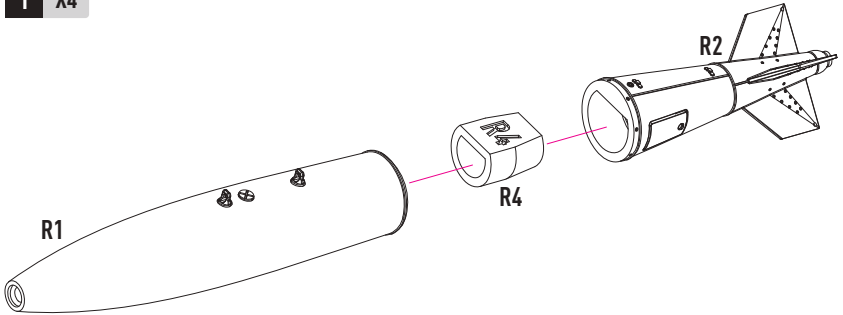

DETAILS AFTER REMOVAL FROM SUPPORTS

R1 X4

R3 X4

R5 X4

R6 X4

R7 X4

R8 X4

R2 X4

R4 X4

1 X4

2 X4

-  R3 - M904 MECHANICAL FUSE
-  R5 - MK 43 TARGET DETECTING DEVICE
-  R6 - OGIVE NOSE PLUG
-  R7 - MXU-735 SOLID NOSE PLUG
-  R8 - DSU-33B/B RADAR PROXIMITY SENSOR

COLORS	GUNZE / AEGEUS	GUNZE / MR.COLOR
LIGHT GULL GRAY	H51	C11
GRAY	H308	C308
STEEL	H18	C28