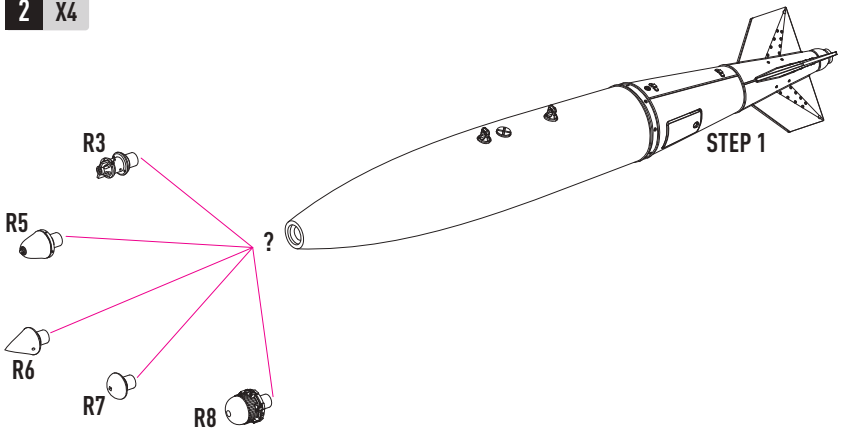

DETAILS AFTER REMOVAL FROM SUPPORTS

R1 X4

R3 X4

R5 X4

R6 X4

R7 X4

R8 X4

R2 X4

R4 X4

1 X4

2 X4

-  R3 - M904 MECHANICAL FUSE
-  R5 - MK 43 TARGET DETECTING DEVICE
-  R6 - OGIVE NOSE PLUG
-  R7 - MXU-735 SOLID NOSE PLUG
-  R8 - DSU-33B/B RADAR PROXIMITY SENSOR

COLORS	GUNZE / AEGEUS	GUNZE / MR.COLOR
LIGHT GULL GRAY	H51	C11
GRAY	H308	C308
STEEL	H18	C28