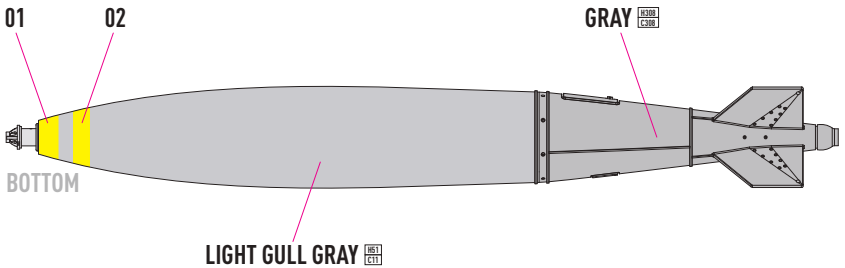

DETAILS AFTER REMOVAL FROM SUPPORTS

R1 X4

R3 X4

R5 X4

R6 X4

R7 X4

R8 X4

R2 X4

R4 X4

1 X4

2 X4

-  R3 - M904 MECHANICAL FUSE
-  R5 - MK 43 TARGET DETECTING DEVICE
-  R6 - OGIVE NOSE PLUG
-  R7 - MXU-735 SOLID NOSE PLUG
-  R8 - DSU-33B/B RADAR PROXIMITY SENSOR

COLORS	GUNZE / AEGEUS	GUNZE / MR.COLOR
LIGHT GULL GRAY	H51	C11
GRAY	H308	C308
STEEL	H18	C28