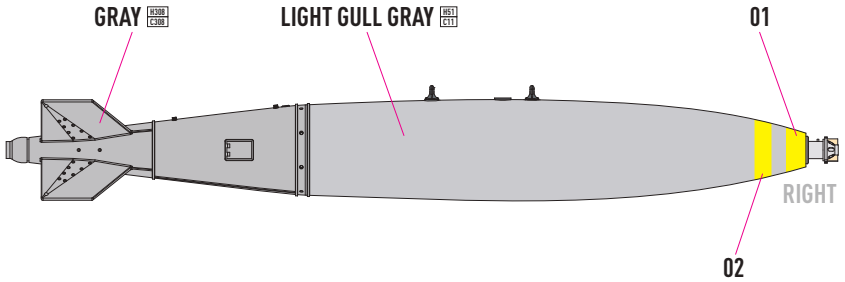

DETAILS AFTER REMOVAL FROM SUPPORTS

R1 X4

R3 X4

R5 X4

R6 X4

R7 X4

R8 X4

R2 X4

R4 X4

1 X4

2 X4

-  R3 - M904 MECHANICAL FUSE
-  R5 - MK 43 TARGET DETECTING DEVICE
-  R6 - OGIVE NOSE PLUG
-  R7 - MXU-735 SOLID NOSE PLUG
-  R8 - DSU-33B/B RADAR PROXIMITY SENSOR

COLORS	GUNZE / AEGEUS	GUNZE / MR.COLOR
LIGHT GULL GRAY	H51	C11
GRAY	H308	C308
STEEL	H18	C28