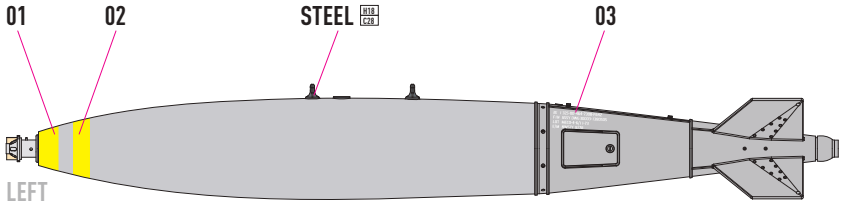

DETAILS AFTER REMOVAL FROM SUPPORTS

R1 X4

R3 X4

R5 X4

R6 X4

R7 X4

R8 X4

R2 X4

R4 X4

1 X4

2 X4

-  R3 - M904 MECHANICAL FUSE
-  R5 - MK 43 TARGET DETECTING DEVICE
-  R6 - OGIVE NOSE PLUG
-  R7 - MXU-735 SOLID NOSE PLUG
-  R8 - DSU-33B/B RADAR PROXIMITY SENSOR

COLORS	GUNZE / AEGEUS	GUNZE / MR.COLOR
LIGHT GULL GRAY	H51	C11
GRAY	H308	C308
STEEL	H18	C28