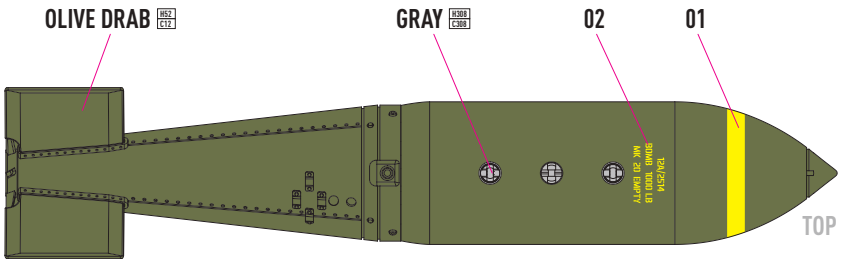

**DETAILS AFTER REMOVAL  
FROM SUPPORTS**

**1 X4**

**2 X4**

COLORS	GUNZE / AGEODS	GUNZE / MR.COLOR
OLIVE DRAB	H52	C12
GRAY	H308	C308