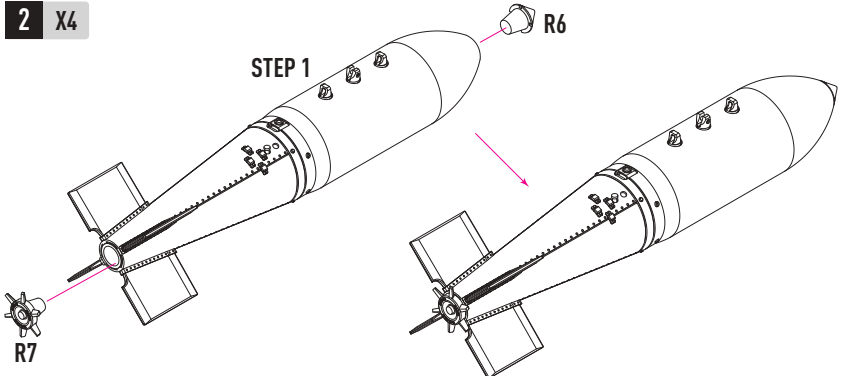

**DETAILS AFTER REMOVAL  
FROM SUPPORTS**

**1 X4**

**2 X4**

COLORS	GUNZE / AGEODS	GUNZE / MR.COLOR
OLIVE DRAB	H52	C12
GRAY	H308	C308