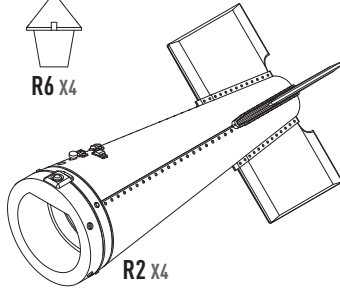

**DETAILS AFTER REMOVAL  
FROM SUPPORTS**

**1 X4**

**2 X4**

COLORS	GUNZE / AGEODS	GUNZE / MR.COLOR
OLIVE DRAB	H52	C12
GRAY	H308	C308