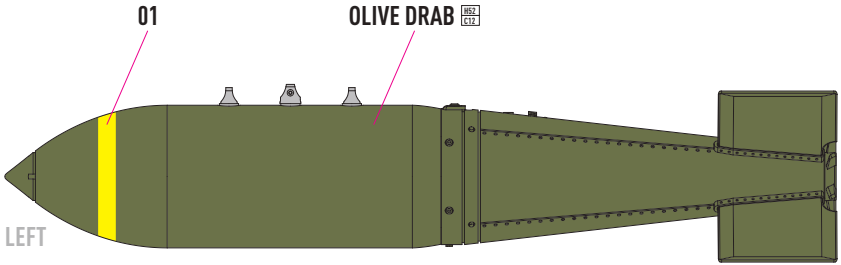

**DETAILS AFTER REMOVAL  
FROM SUPPORTS**

**1 X4**

**2 X4**

COLORS	GUNZE / AGEODS	GUNZE / MR.COLOR
OLIVE DRAB	H52	C12
GRAY	H308	C308