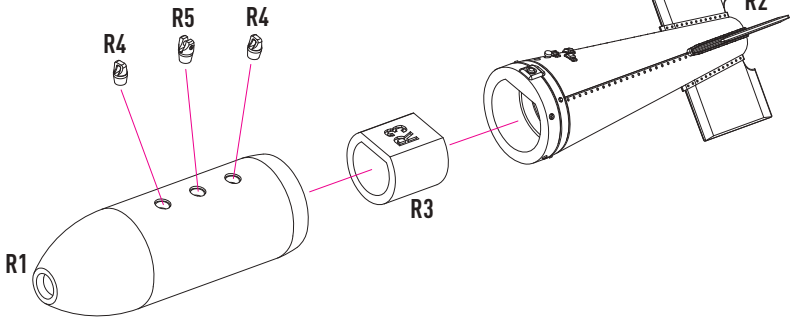

**DETAILS AFTER REMOVAL  
FROM SUPPORTS**

**1 X4**

**2 X4**

COLORS	GUNZE / AGEODS	GUNZE / MR.COLOR
OLIVE DRAB	H52	C12
GRAY	H308	C308