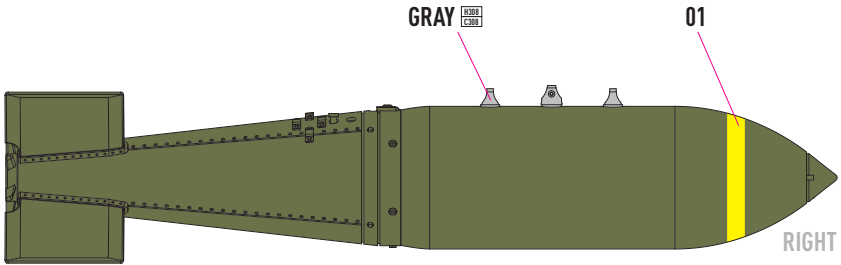

**DETAILS AFTER REMOVAL  
FROM SUPPORTS**

**1 X4**

**2 X4**

COLORS	GUNZE / AGEODS	GUNZE / MR.COLOR
OLIVE DRAB	H52	C12
GRAY	H308	C308