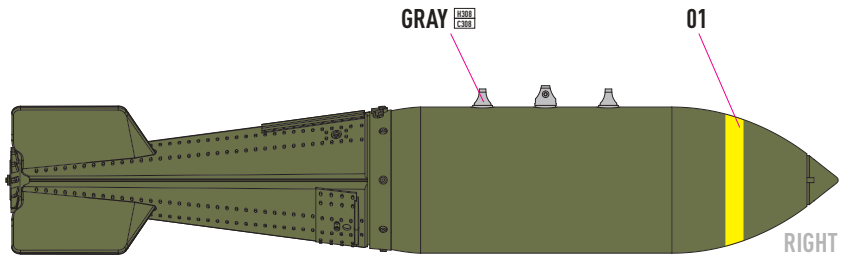

**DETAILS AFTER REMOVAL
FROM SUPPORTS**

1 X4

2 X4

COLORS	GUNZE / AEGEUS	GUNZE / MR.COLOR
OLIVE DRAB	H52	C12
GRAY	H308	C308