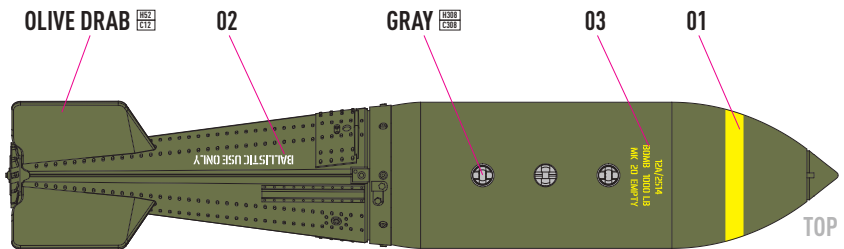

**DETAILS AFTER REMOVAL
FROM SUPPORTS**

1 X4

2 X4

COLORS	GUNZE / AEGEUS	GUNZE / MR.COLOR
OLIVE DRAB	H52	C12
GRAY	H308	C308