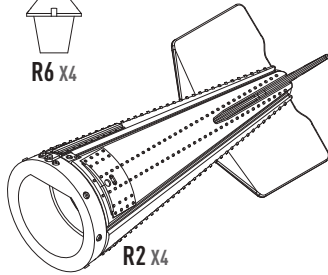

**DETAILS AFTER REMOVAL
FROM SUPPORTS**

1 X4

2 X4

COLORS	GUNZE / AEGEUS	GUNZE / MR.COLOR
OLIVE DRAB	H52	C12
GRAY	H308	C308