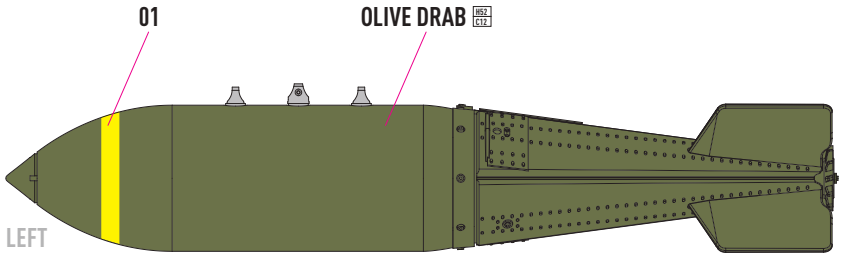

**DETAILS AFTER REMOVAL
FROM SUPPORTS**

1 X4

2 X4

COLORS	GUNZE / AEGEUS	GUNZE / MR.COLOR
OLIVE DRAB	H52	C12
GRAY	H308	C308