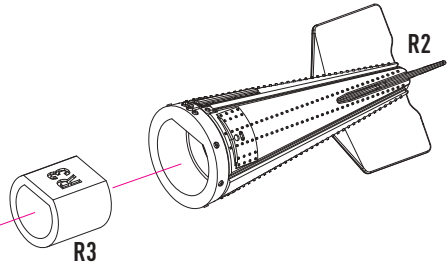

**DETAILS AFTER REMOVAL
FROM SUPPORTS**

1 X4

2 X4

COLORS	GUNZE / AEGEUS	GUNZE / MR.COLOR
OLIVE DRAB	H52	C12
GRAY	H308	C308