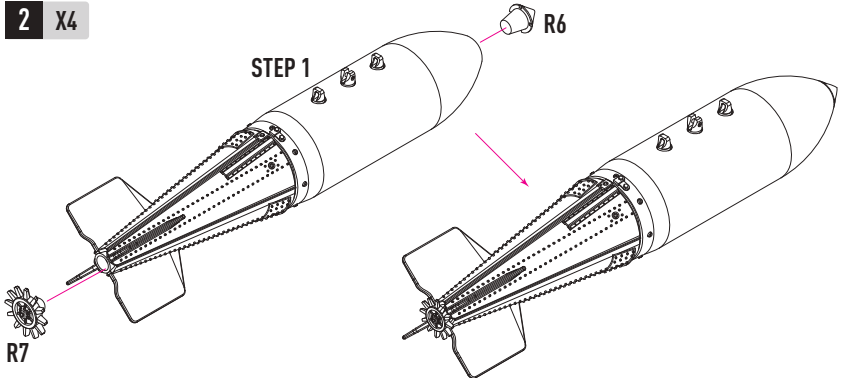

**DETAILS AFTER REMOVAL
FROM SUPPORTS**

1 X4

2 X4

COLORS	GUNZE / AEGEUS	GUNZE / MR.COLOR
OLIVE DRAB	H52	C12
GRAY	H308	C308