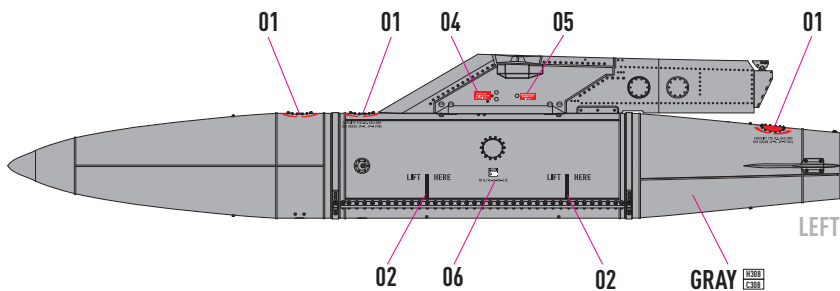

R1 X2

DETAILS AFTER REMOVAL
FROM SUPPORTS

R2 X2

R3 X2

R4 X2

R6 X2

R7 X2

R8 X2

R9 X2

R5 X2

1 X2

X2 **2**

STEP 1

3 X2

STEP 2

COLORS	GUNZE / ADEOUS	GUNZE / MR.COLOR
GRAY	H308	C308