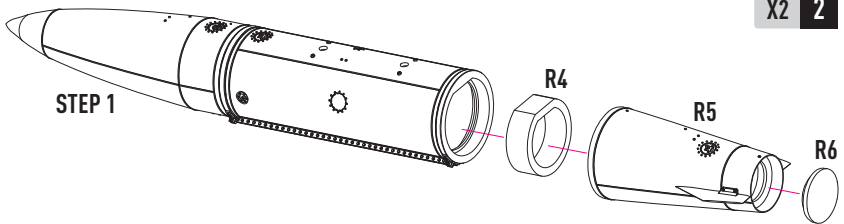

R1 X2

DETAILS AFTER REMOVAL
FROM SUPPORTS

R2 X2

R3 X2

R4 X2

R6 X2

R7 X2

R8 X2

R9 X2

R5 X2

1 X2

X2 **2**

STEP 1

3 X2

STEP 2

COLORS	GUNZE / ADEOUS	GUNZE / MR.COLOR
GRAY	H308	C308