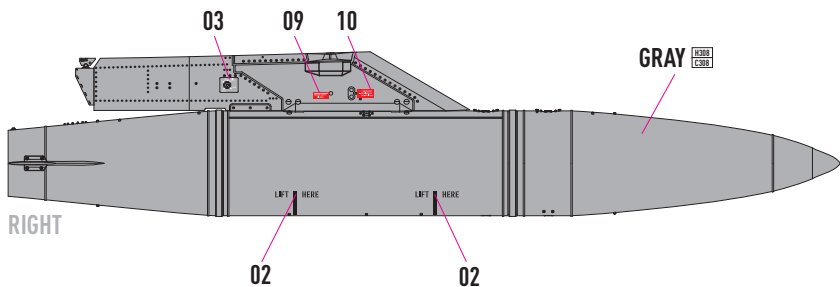

R1 X2

DETAILS AFTER REMOVAL
FROM SUPPORTS

R2 X2

R3 X2

R4 X2

R6 X2

R7 X2

R8 X2

R9 X2

R5 X2

1 X2

X2 **2**

STEP 1

3 X2

STEP 2

COLORS	GUNZE / ADEOUS	GUNZE / MR.COLOR
GRAY	H308	C308