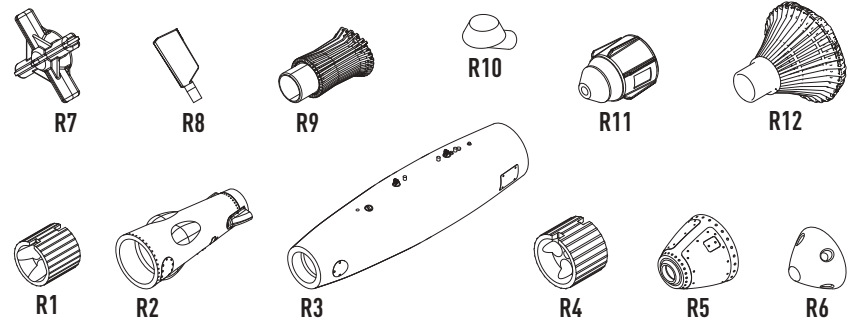

COLORS	GUNZE / AEGIUS	GUNZE / MR.COLOR
GRAY	H308	C308

COLORS	GUNZE / AEGIUS	GUNZE / MR.COLOR
WHITE	H1	C1

DETAILS AFTER REMOVAL FROM SUPPORTS

4

6

5

7