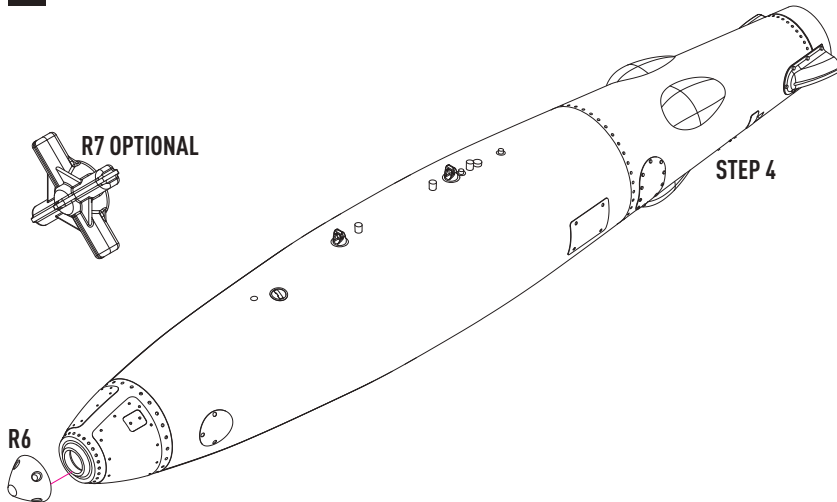

COLORS	GUNZE / AEGIUS	GUNZE / MR.COLOR
GRAY	H308	C308

COLORS	GUNZE / AEGIUS	GUNZE / MR.COLOR
WHITE	H1	C1

DETAILS AFTER REMOVAL FROM SUPPORTS

4

6

5

7