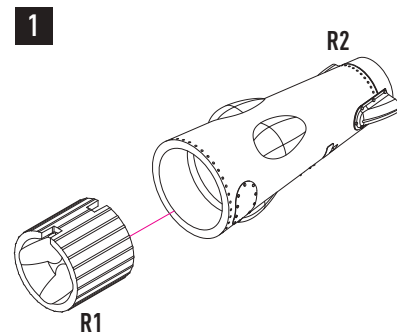

COLORS	GUNZE / AEGIUS	GUNZE / MR.COLOR
GRAY	H308	C308

COLORS	GUNZE / AEGIUS	GUNZE / MR.COLOR
WHITE	H1	C1

DETAILS AFTER REMOVAL FROM SUPPORTS

4

6

5

7