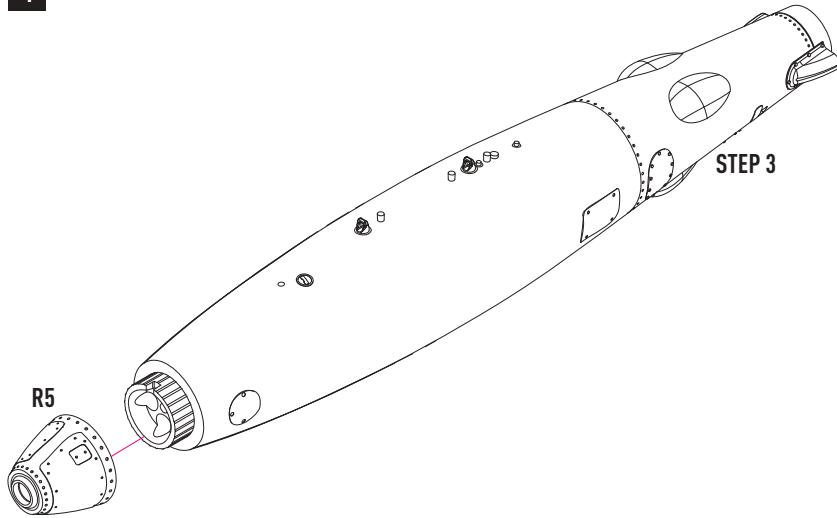

COLORS	GUNZE / AEGIUS	GUNZE / MR.COLOR
GRAY	H308	C308

COLORS	GUNZE / AEGIUS	GUNZE / MR.COLOR
WHITE	H1	C1

DETAILS AFTER REMOVAL FROM SUPPORTS

4

6

5

7