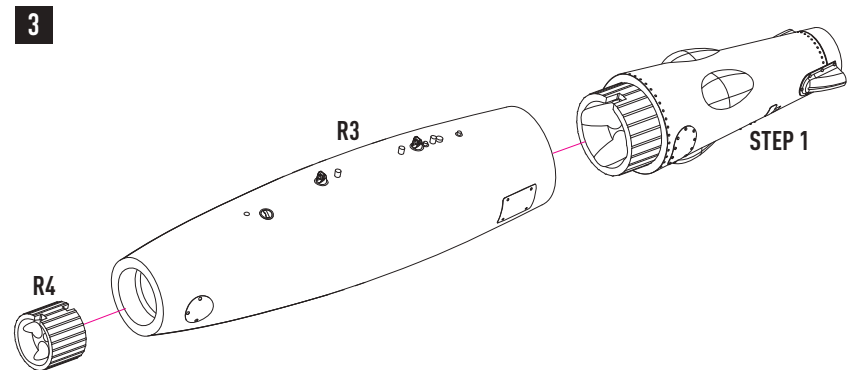

COLORS	GUNZE / AEGIUS	GUNZE / MR.COLOR
GRAY	H308	C308

COLORS	GUNZE / AEGIUS	GUNZE / MR.COLOR
WHITE	H1	C1

DETAILS AFTER REMOVAL FROM SUPPORTS

4

6

5

7