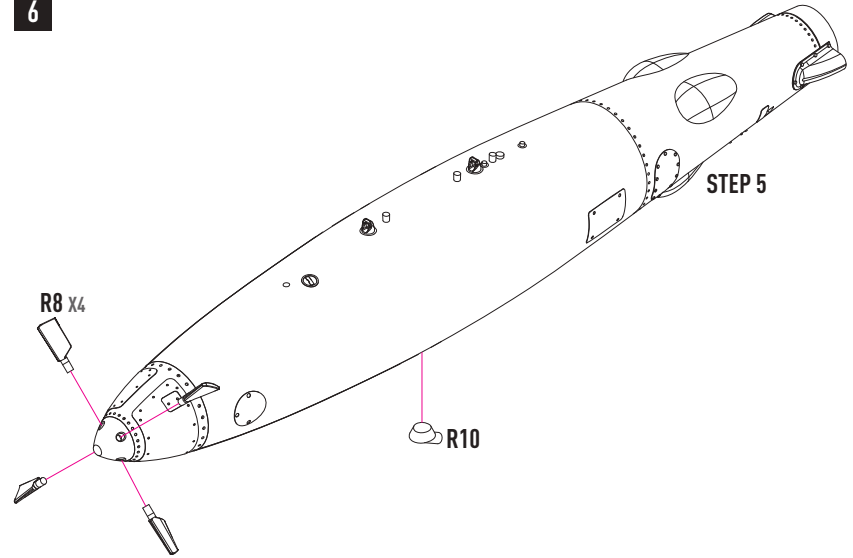

COLORS	GUNZE / AEGIUS	GUNZE / MR.COLOR
GRAY	H308	C308

COLORS	GUNZE / AEGIUS	GUNZE / MR.COLOR
WHITE	H1	C1

DETAILS AFTER REMOVAL FROM SUPPORTS

4

6

5

7