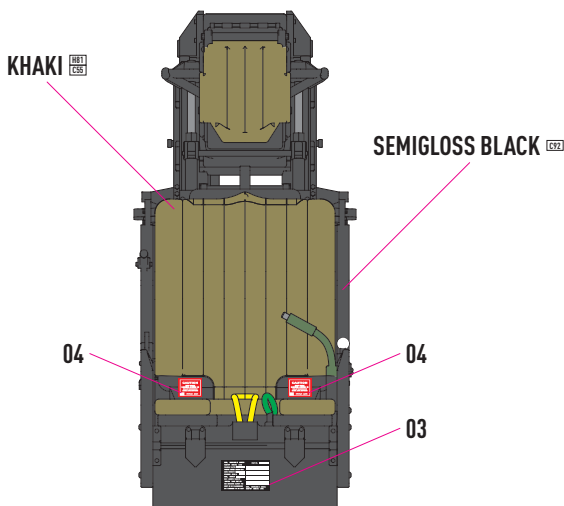

LEFT

FRONT

RIGHT

COLORS	GUNZE / ADEGUS	GUNZE / MR.COLOR
KHAKI	H81	C55
SEMIGLOSS BLACK		C92