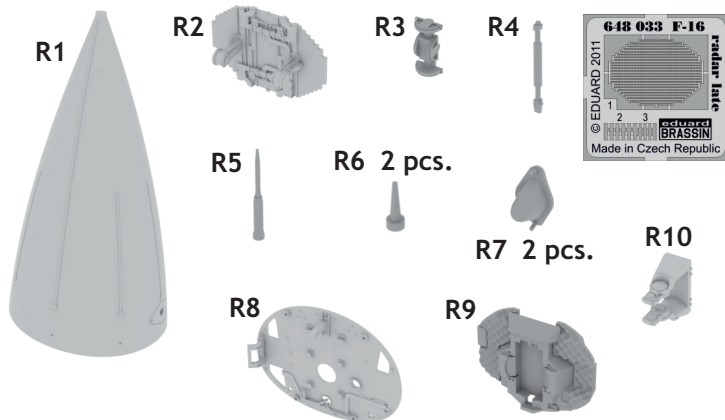

## 1/48 scale

# eduard

This product contains metal and resin detail parts for upgrading scale plastic models. When selecting this set make sure that it is for the kit mentioned in product name as these sets are made specifically for that kit. When upgrading the model some cutting or corrections may be necessary for parts to fit accurately. **WARNING!** This set contains small and sharp parts. Work carefully in a ventilated and well-lit room. Safety glasses are recommended. This product is not suitable for children below 14 years of age.

# BEST BRASS RESIN AROUND!

 SYMMETRICAL ASSEMBLY  
SYMETRICKÁ MONTÁŽ

 REMOVE  
ODSTRANIT

 BEND  
OHNOUT

 GRIND  
OBROUSIT

 OPTION  
VOLBA

 DRILL HOLE  
VRTAT OTVOR

 REPLACE  
NAHRADIT