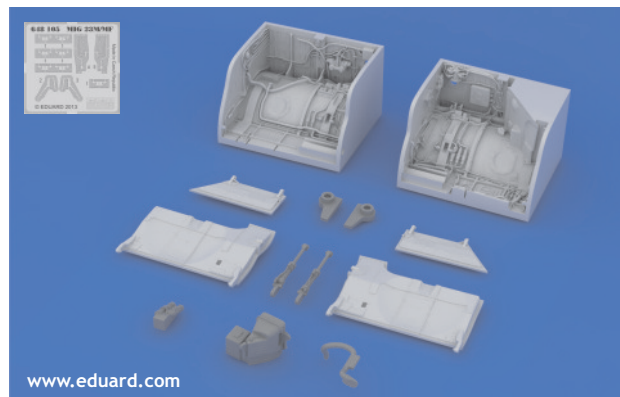

435 21 Obrnice 170
Czech Republic

648 105 MiG-23M/MF main wheel bay 1/48

For Trumpeter kit pro stavěbnici Trumpeter

www.eduard.com

www.eduard.com

BEST ~~BRASS~~ RESIN AROUND!

 SYMMETRICAL ASSEMBLY
SYMETRICKÁ MONTÁŽ