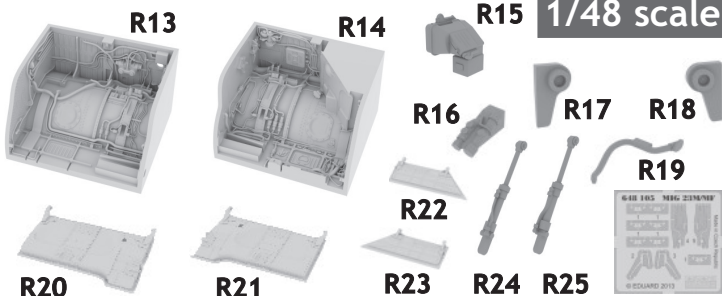

648 105 MiG-23M/MF

main wheel bay

For Trumpeter kit pro stavěbnici Trumpeter

1/48 scale

COLOURS

GSI Creos (GUNZE)		Mr.METAL COLOR		
AQUEOUS	Mr.COLOR			
H 4	C 4	YELLOW	MC213	STAINLESS
H 26	C 66	BRIGHT GREEN	MC214	DARK IRON
H 47	C 41	RED BROWN	MC218	ALUMINIUM
H 52	C 12	OLIVE DRAB	Mr.COLOR SUPER METALLIC	
H 77	C137	TIRE BLACK	SM01	SUPER CHROME
H332	C332	LIGHT GRAY		