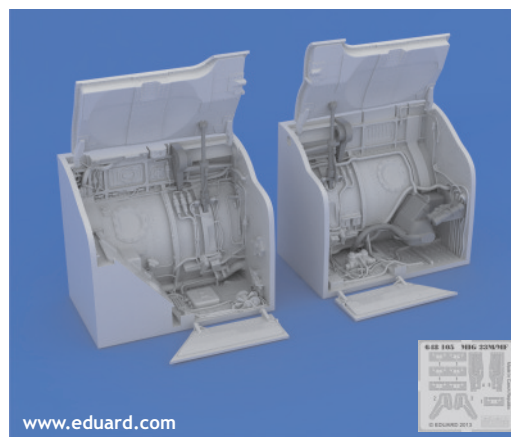

648 105 MiG-23M/MF main wheel bay 1/48

For Trumpeter kit pro stavěbnici Trumpeter