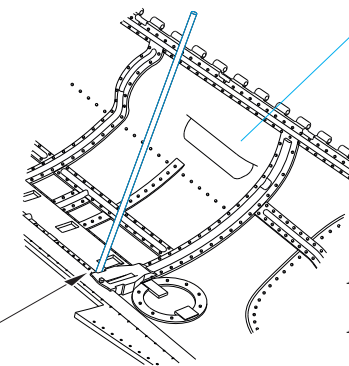

29

31

DECALS

R17
R58

32

wire
Ø - 0,4mm
l - 19mm

H 70
C 60
RLM02 GRAY

R17 ? R58
R16 ? R57