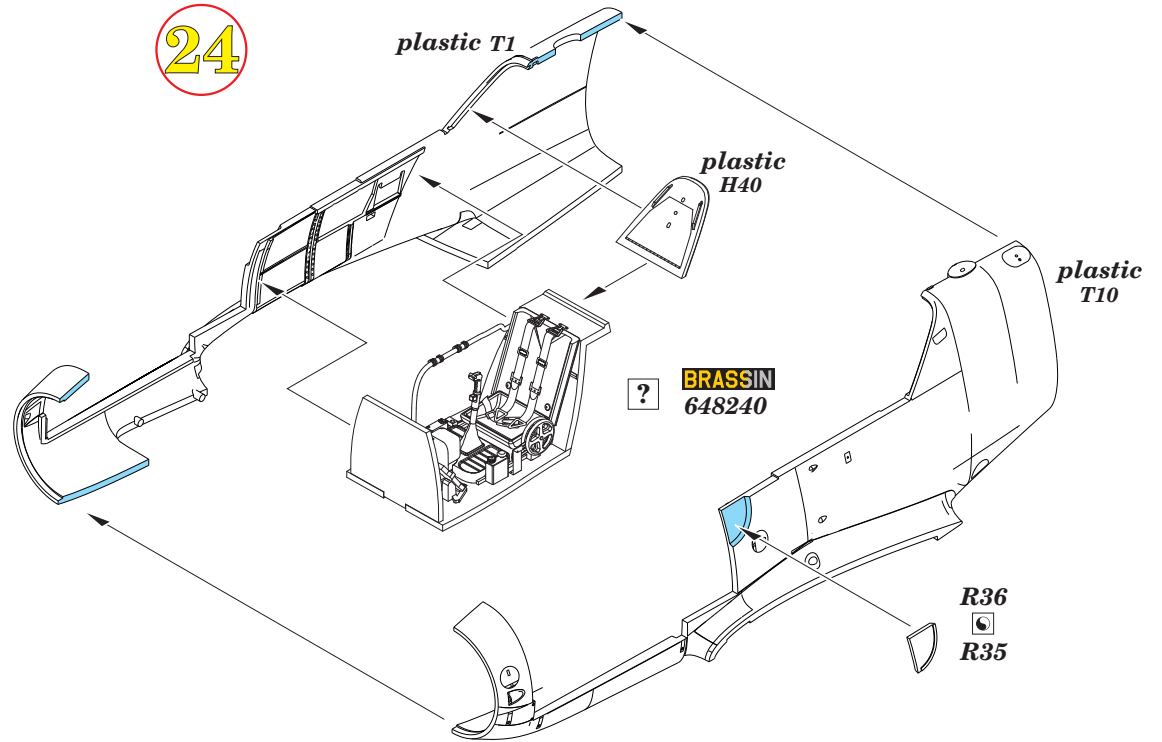

23

plastic H3

plastic H3

plastic H2

24

25