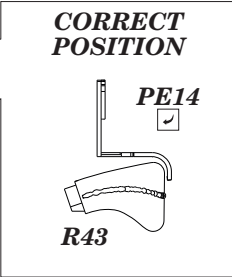

wire
Ø - 0,3mm
l - 9mm

22

wire
Ø - 0,5mm
l - 11,5mm

MC 218
ALUMINIUM

23

plastic H3

plastic H3

plastic H2

24

25

26

27

28

6 pcs.
R43
R44

H 33
C 81
RUSSET

29