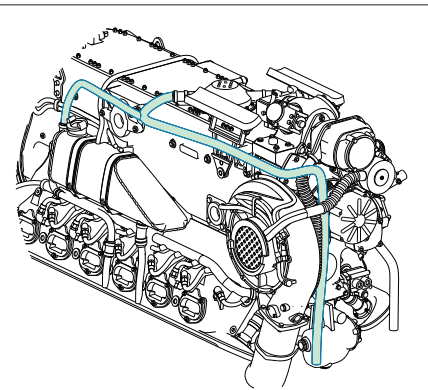

wire
Ø - 0,3mm
l - 9mm

22

wire
Ø - 0,5mm
l - 11,5mm

MC 218
ALUMINIUM

23

plastic H3

plastic H3

plastic H2