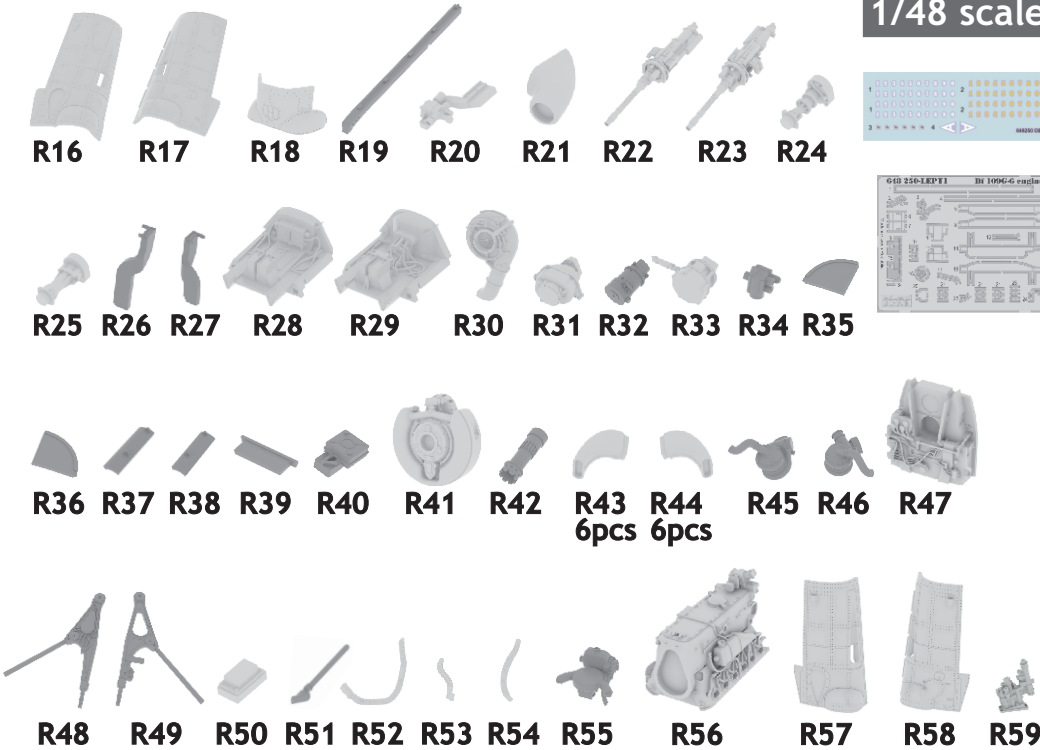

648 250 Bf 109G-6 engine and fuselage guns

For Eduard kit - pro stavebnici Eduard

1/48 scale

GSI Creos (GUNZE)		
AQUEOUS	Mr.COLOR	
H 12	C 33	FLAT BLACK
H 33	C 81	RUSSET
H 70	C 60	RLM02 GRAY
	C 92	SEMI GLOSS BLACK
H 8	C 8	SILVER