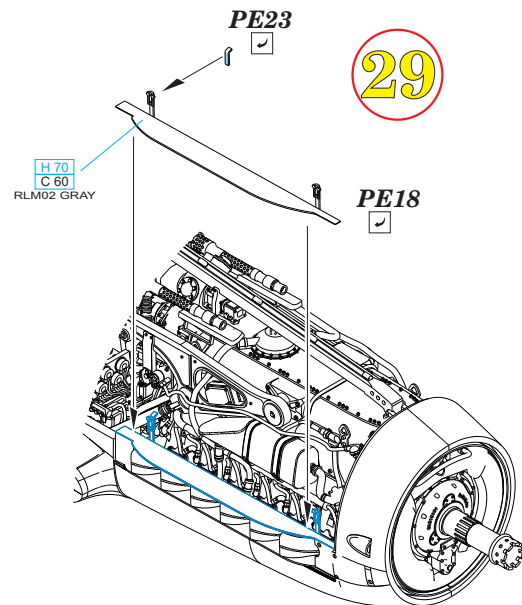

26

27

28

6 pcs.
R43
R44

H 33
C 81
RUSSET

29

29