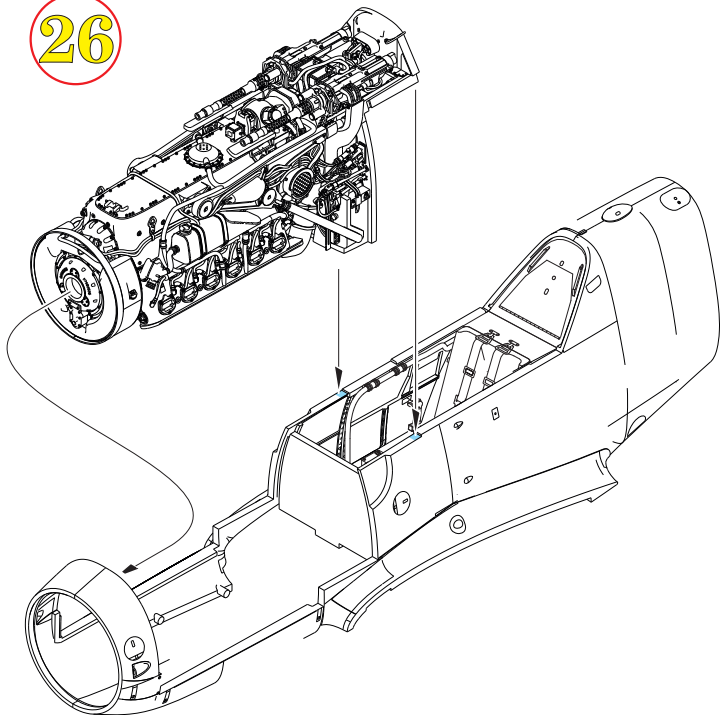

wire
Ø - 0,3mm
l - 9mm

22

wire
Ø - 0,5mm
l - 11,5mm

MC 218
ALUMINIUM

23

plastic H3

plastic H3

plastic H2

24

25

26

27

28

6 pcs.
R43
R44

H 33
C 81
RUSSET

29