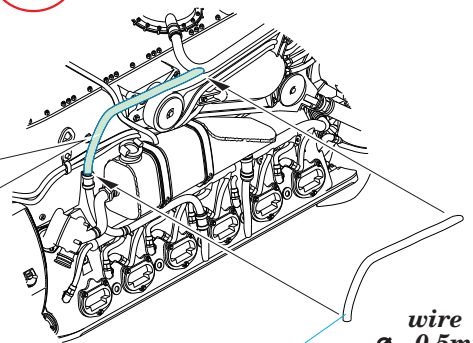

wire
Ø - 0,3mm
l - 9mm

22

wire
Ø - 0,5mm
l - 11,5mm

MC 218
ALUMINIUM

23

plastic H3

plastic H3

plastic H2