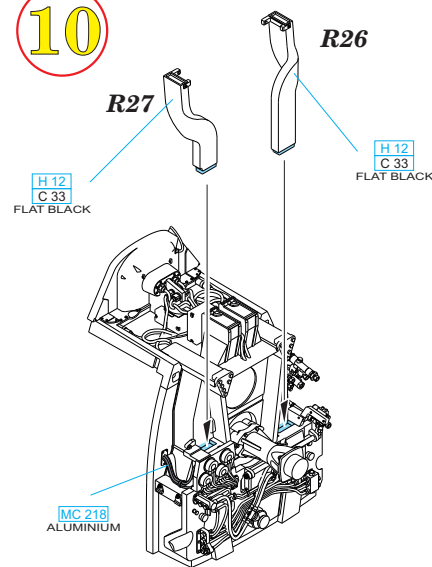

R28

H 12
C 33
FLAT BLACK

MC 218
ALUMINIUM

H 12
C 33
FLAT BLACK

H 70
C 60
RLM02 GRAY

R47

H 12
C 33
FLAT BLACK

H 70
C 60
RLM02 GRAY

MC 218
ALUMINIUM

R59

R20

H 12
C 33
FLAT BLACK

H 12
C 33
FLAT BLACK

C 92
SEMI GLOSS
BLACK

H 12
C 33
FLAT BLACK

H 12
C 33
FLAT BLACK

H 12
C 33
FLAT BLACK

10

R26

R27

H 12
C 33
FLAT BLACK

H 12
C 33
FLAT BLACK

MC 218
ALUMINIUM

11